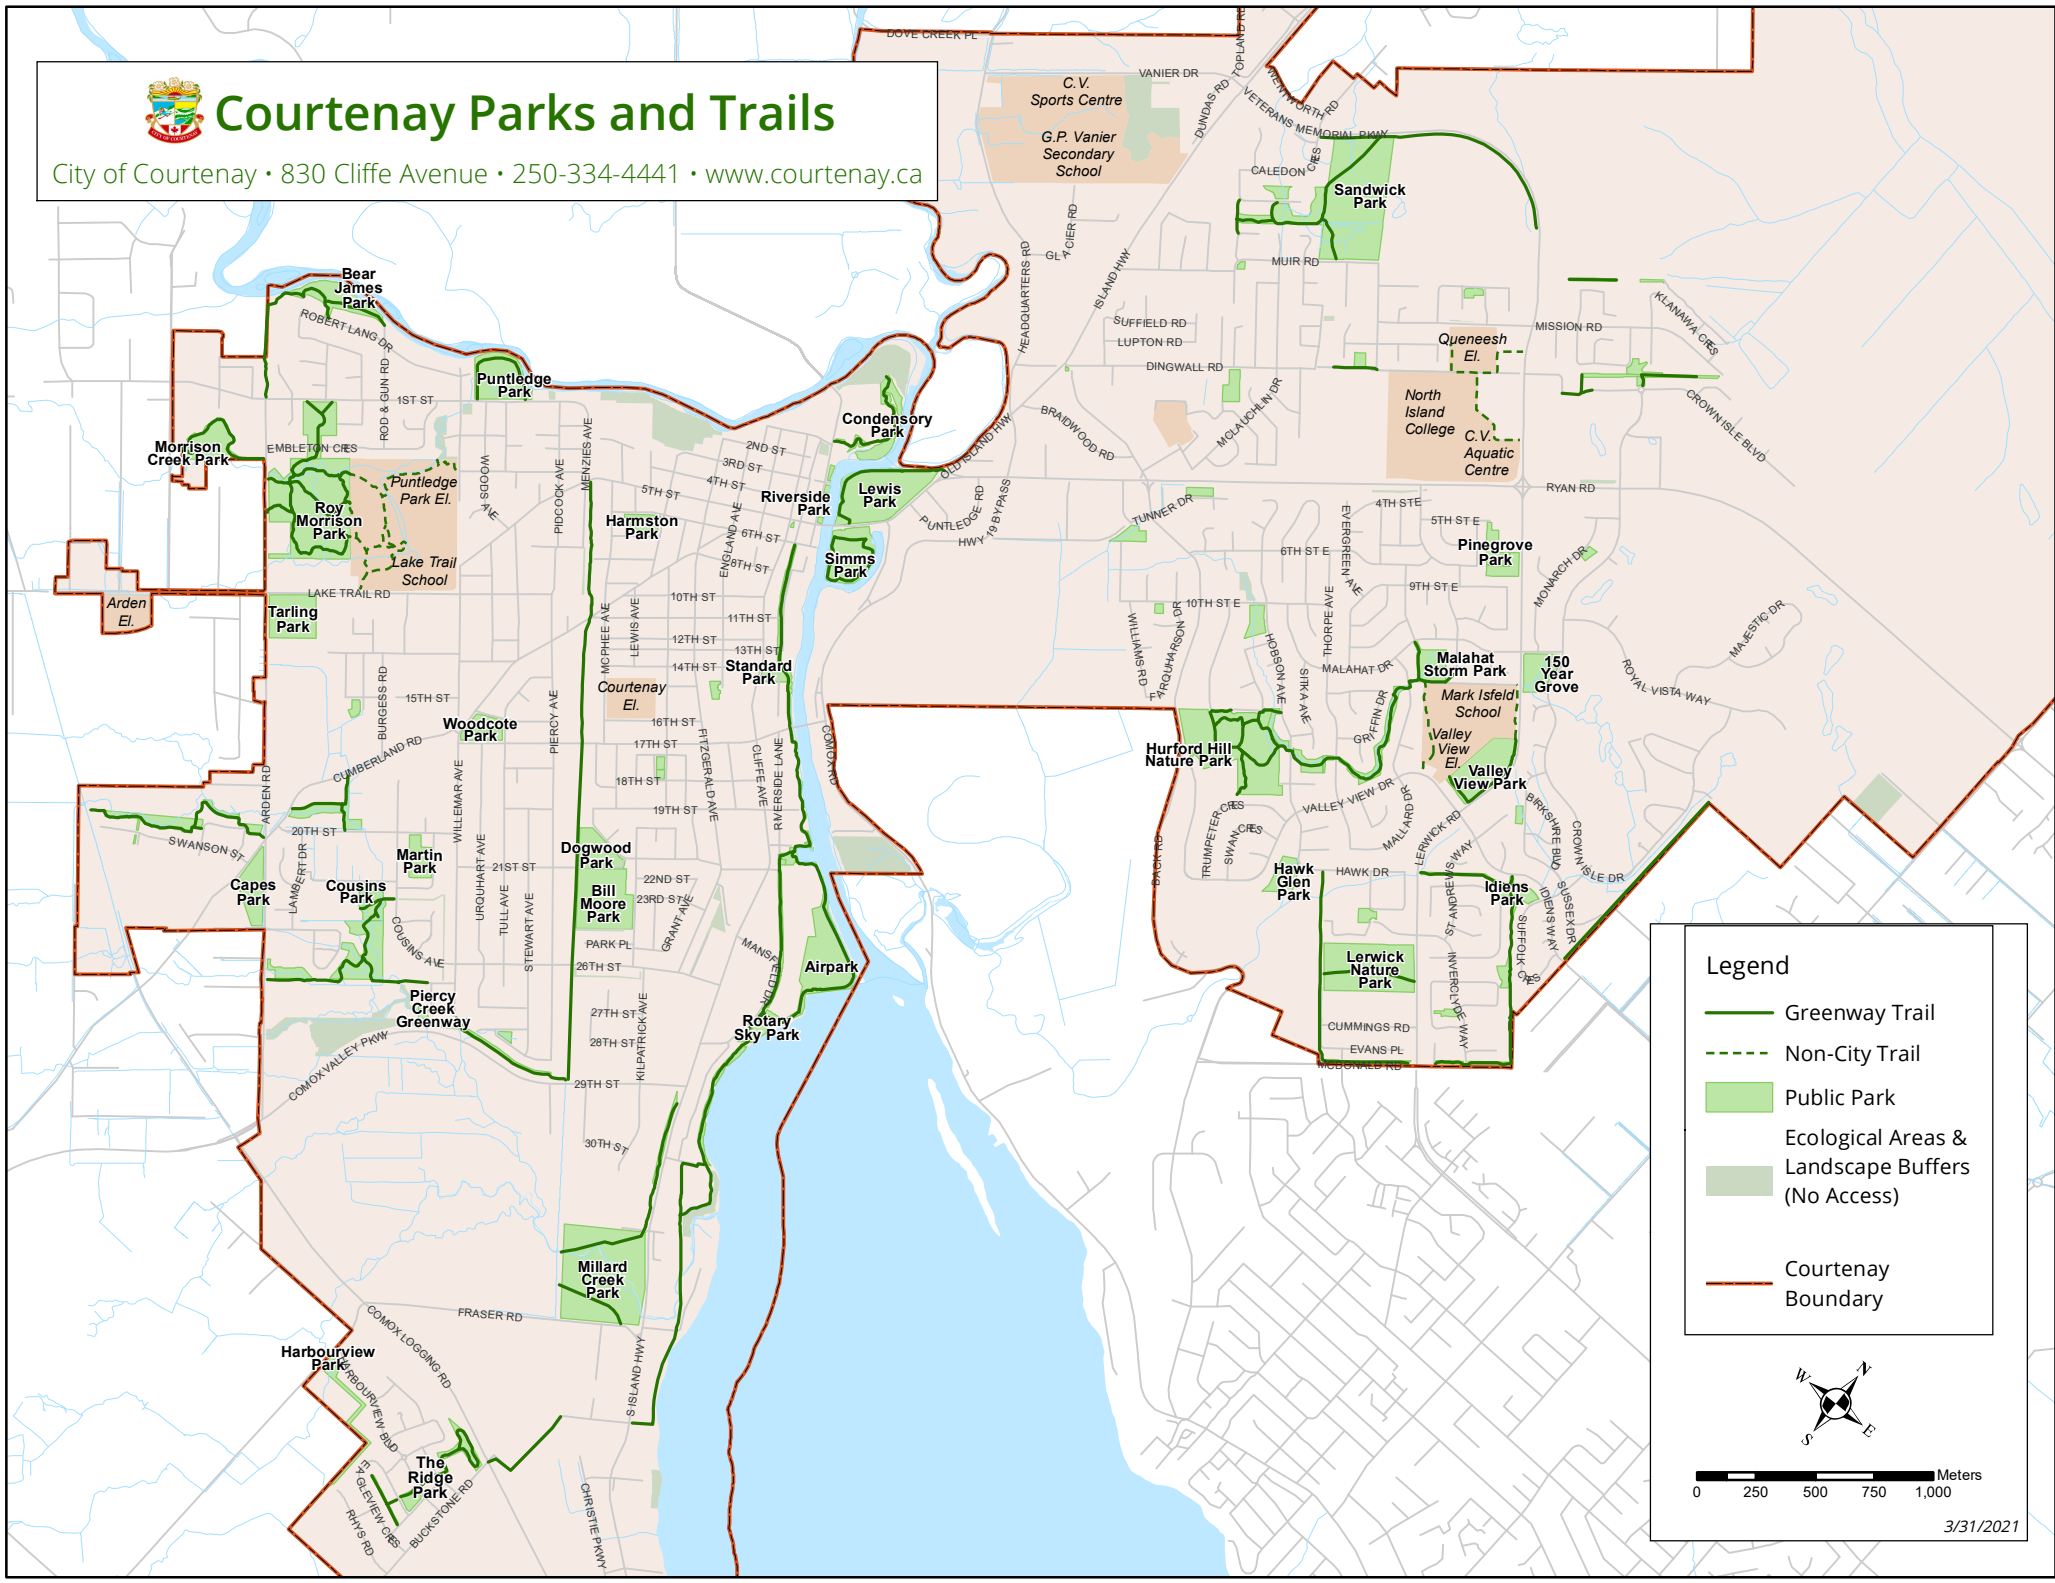

Courtenay Parks and Trails

City of Courtenay • 830 Cliffe Avenue • 250-334-4441 • www.courtenay.ca

Legend

- Greenway Trail
- Non-City Trail
- Public Park
- Ecological Areas & Landscape Buffers (No Access)
- Courtenay Boundary