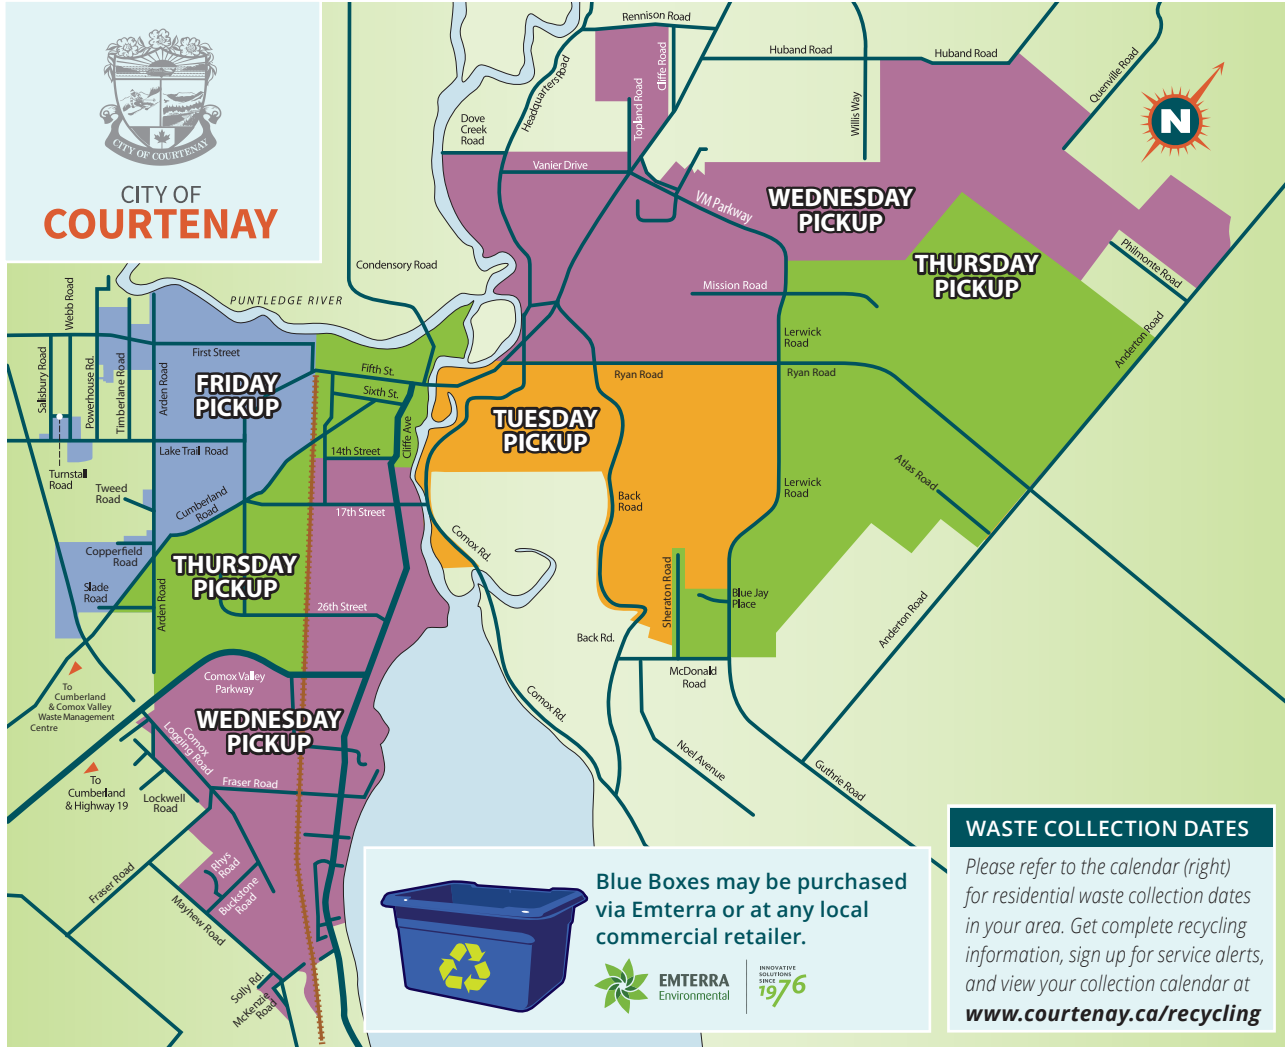

CITY OF COURTENAY

Blue Boxes may be purchased via Emterra or at any local commercial retailer.

WASTE COLLECTION DATES

Please refer to the calendar (right) for residential waste collection dates in your area. Get complete recycling information, sign up for service alerts, and view your collection calendar at [www.courtenay.ca/recycling](http://www.courtenay.ca/recycling)

## BI-WEEKLY PICKUP for single/duplex residential households within the City of Courtenay.

Unlimited amounts to be curbside by 8am.

### Paper and Containers

Recycle at curbside or Recycling Depot.

**NOTE:** Put all your recycling together in your blue bin. No need to sort!

Get complete recycling information, sign up for service alerts, and view your collection calendar at [www.courtenay.ca/recycling](http://www.courtenay.ca/recycling)