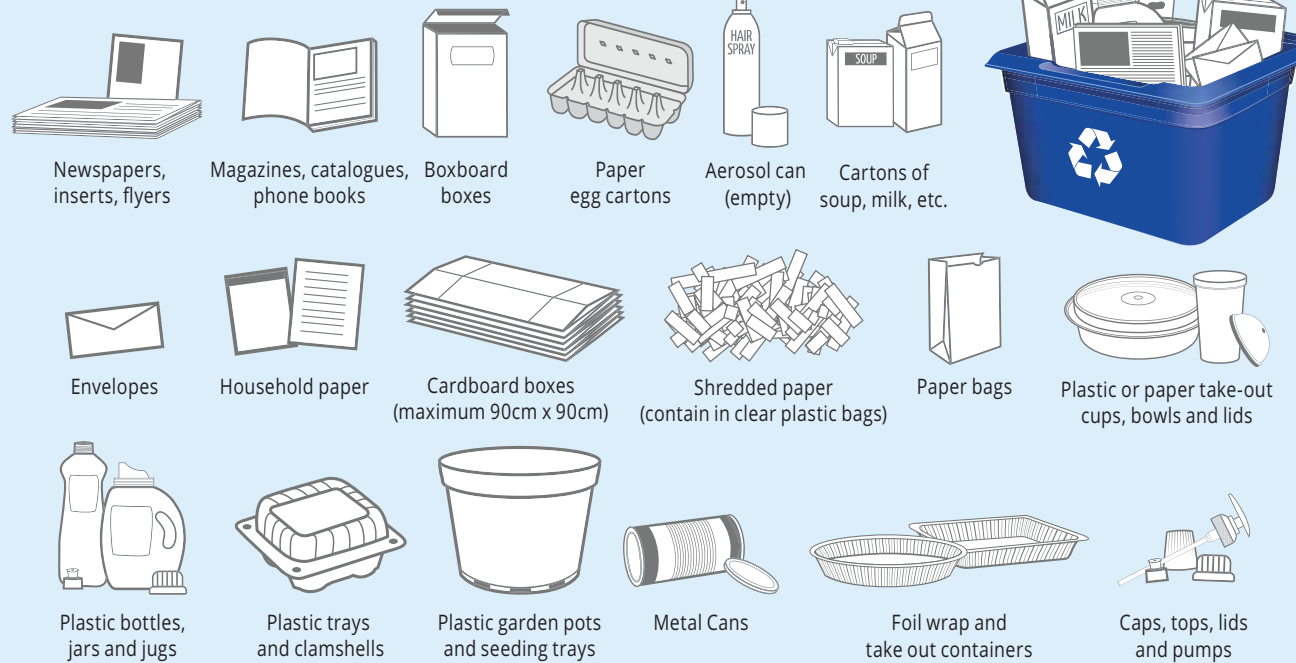

- 121 litre garbage can maximum weight: 20 kg (44 lbs).
- 50 litre garbage bag maximum weight : 16 kg (35 lbs).

Unlimited Yard Waste

Place yard waste in 77 litre (16 gal) receptacles with water tight covers, made of plastic, rubber or galvanized steel, clearly marked "Yardwaste" or "Greenwaste", and/or 100% biodegradable/compostable bags (must have manufacturer's stamp) and/or kraft paper yard waste bags. A mixture of these can be used. Bags can be purchased at retail outlets.

- 77 litre yard waste can maximum weight: 20 kg (44 lbs).
- 50 litre yard waste bag maximum weight: 16 kg (35 lbs).

ACCEPTABLE:

Leaves • Grass clippings • Flowers • Plants
Tree or hedge prunings • Small amounts of sod and soil
Branches must be tied in bundles up to 90 cm x 90 cm (3' x 3')

Maximum weight: 20kg (44 lbs.).

Maximum branch diameter: 7.6 cm (3").

NOT ACCEPTABLE:

Large amounts of sod and soil • Recyclables
• Flower pots • Animal feces • Rocks or stumps
• Wood waste • Kitchen waste • Garbage

121
Litres

Yard
waste
77
Litres

BI-WEEKLY PICKUP for single/duplex residential households within the City of Courtenay.

Unlimited amounts to be curbside by 8am.

Paper and Containers

Recycle at curbside or Recycling Depot.

NOTE: Put all your recycling together in your blue bin. No need to sort!

Get complete recycling information, sign up for service alerts, and view your collection calendar at www.courtenay.ca/recycling

NOT ACCEPTED Do Not Place Into Blue Box

- ✗ Non-paper gift wrap, foil wrap
- ✗ Rubber bands, ribbons, bows
- ✗ Hard and soft cover books
- ✗ Paper towels, napkins and tissues
- ✗ Padded envelopes
- ✗ Bags and boxes with foil liners
- ✗ Plastic bags used to cover newspapers/fliers
- ✗ Packaging labeled biodegradable or compostable
- ✗ Plastic bags and over wraps
- ✗ Pasta and cereal bags, chips and snack bags
- ✗ Foam Packaging
- ✗ Chip or foil bags, candy wrappers
- ✗ Stand up pouches
- ✗ Wiring, metal cords, hardware
- ✗ Clothing textiles and shoes
- ✗ Food and yard waste
- ✗ Glass
- ✗ Plastic shipping envelopes, bubble packaging
- ✗ Ceramic products
- ✗ Light bulbs or light fixtures
- ✗ Crinkly wrap for tea, cheese
- ✗ Cellophane
- ✗ Zipper lock bags, garbage bags, kitchen stretch wrap

NO HAZARDOUS MATERIALS

Exclude batteries; medical syringes; bleach or aerosol containers with any contents remaining; compressed gas cylinders, for example used propane cylinders; containers for paint, motor oil, vehicle lubricants, or antifreeze; or containers for pesticides with the words danger, warning or poison, and precautionary octagon or diamond symbols with skull and cross bones.

DROP-OFF ONLY

Take to Recycling Depot