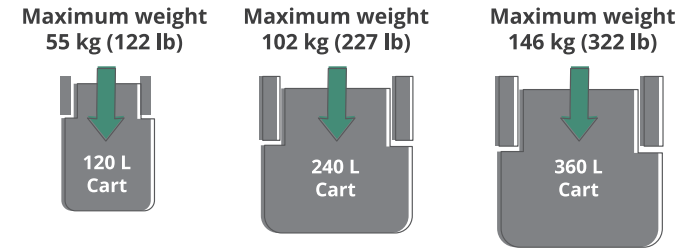

DECEMBER 2025

S	M	T	W	T	F	S
		1	2	3	4	5
8	9	10	11	12		
Schedule changes planned.						
22	23	24	25	26		
29	30	31				

Organics

Acceptable:

- ✓ Leaves
- ✓ Grass clippings
- ✓ Flowers
- ✓ Plants
- ✓ Tree or hedge prunings
- ✓ Small branches up to 3"
- ✓ Food waste (fruit/veggies, eggshells, meat/bones, soiled napkins)