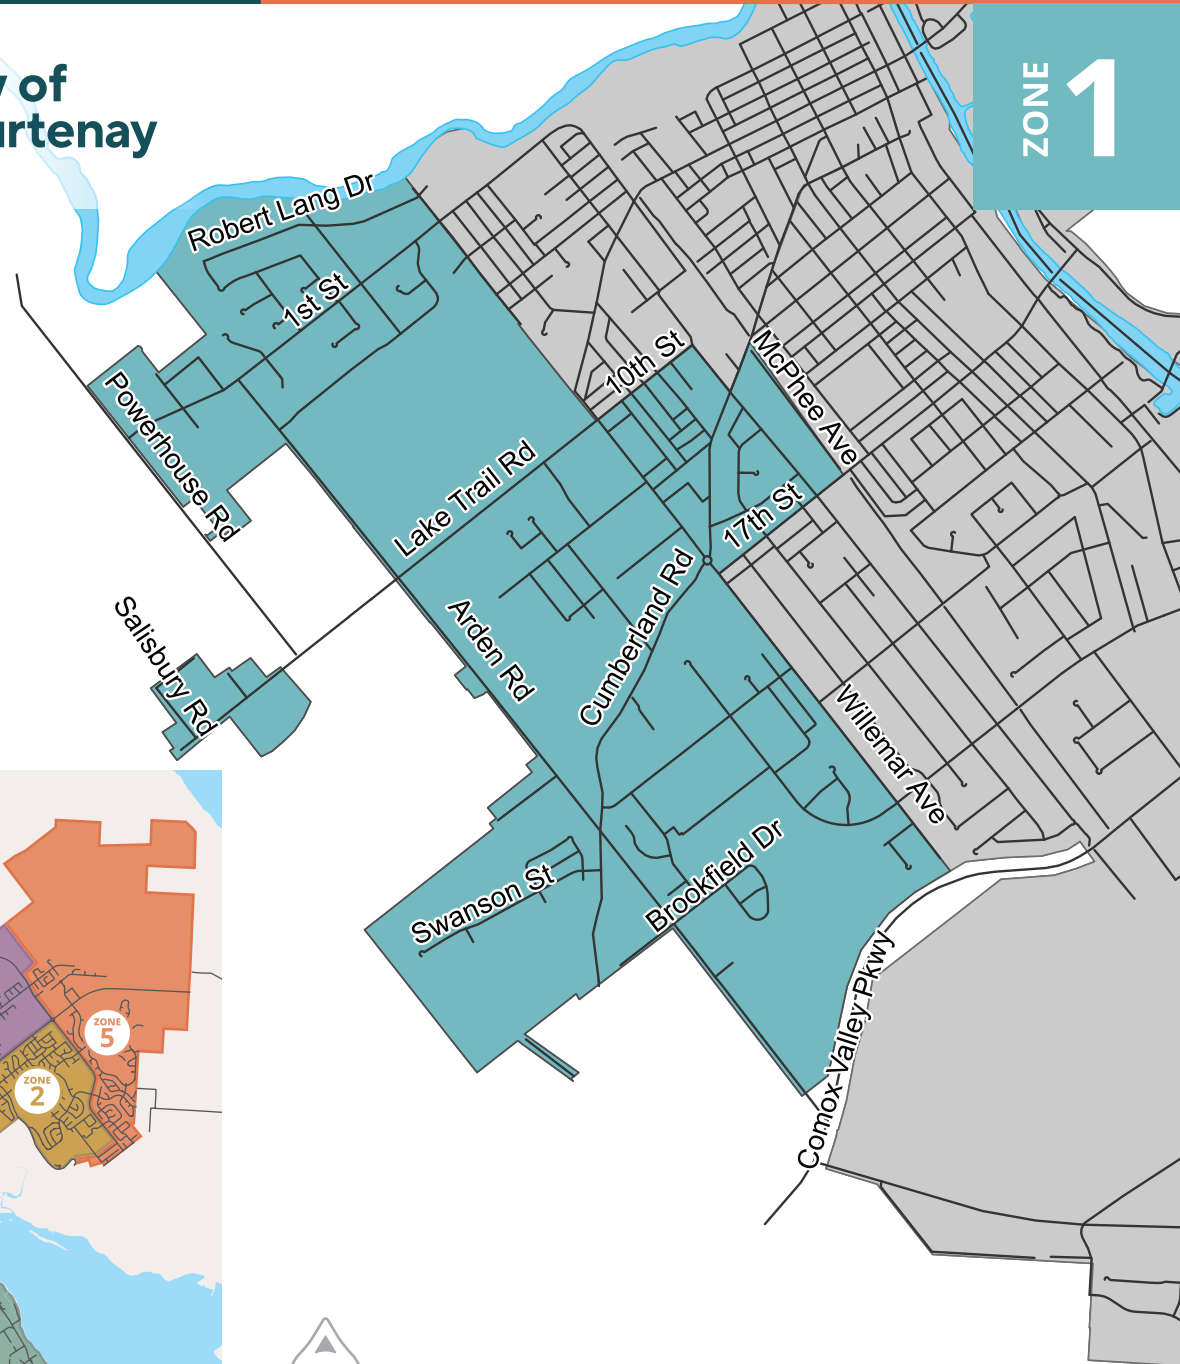

Your Collection Zone

Collection missed? Please call 250.338.1525

City of Courtenay

Comox Valley Recycling Depots

Courtenay Return-it Depot

250.338.6013 • 493 Puntledge Road, Courtenay
Open Monday – Saturday • 9:00 a.m. – 5:00 p.m
Closed on statutory holidays. www.return-it.ca