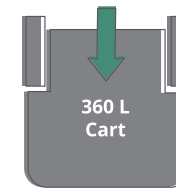

Maximum weight 55 kg (122 lb)

Maximum weight 102 kg (227 lb)

Maximum weight 146 kg (322 lb)

Organics

Acceptable:

- ✓ Leaves
- ✓ Grass clippings
- ✓ Flowers
- ✓ Plants
- ✓ Tree or hedge prunings
- ✓ Small branches up to 3"
- ✓ Food waste (fruit/veggies, eggshells, meat/bones, soiled napkins)