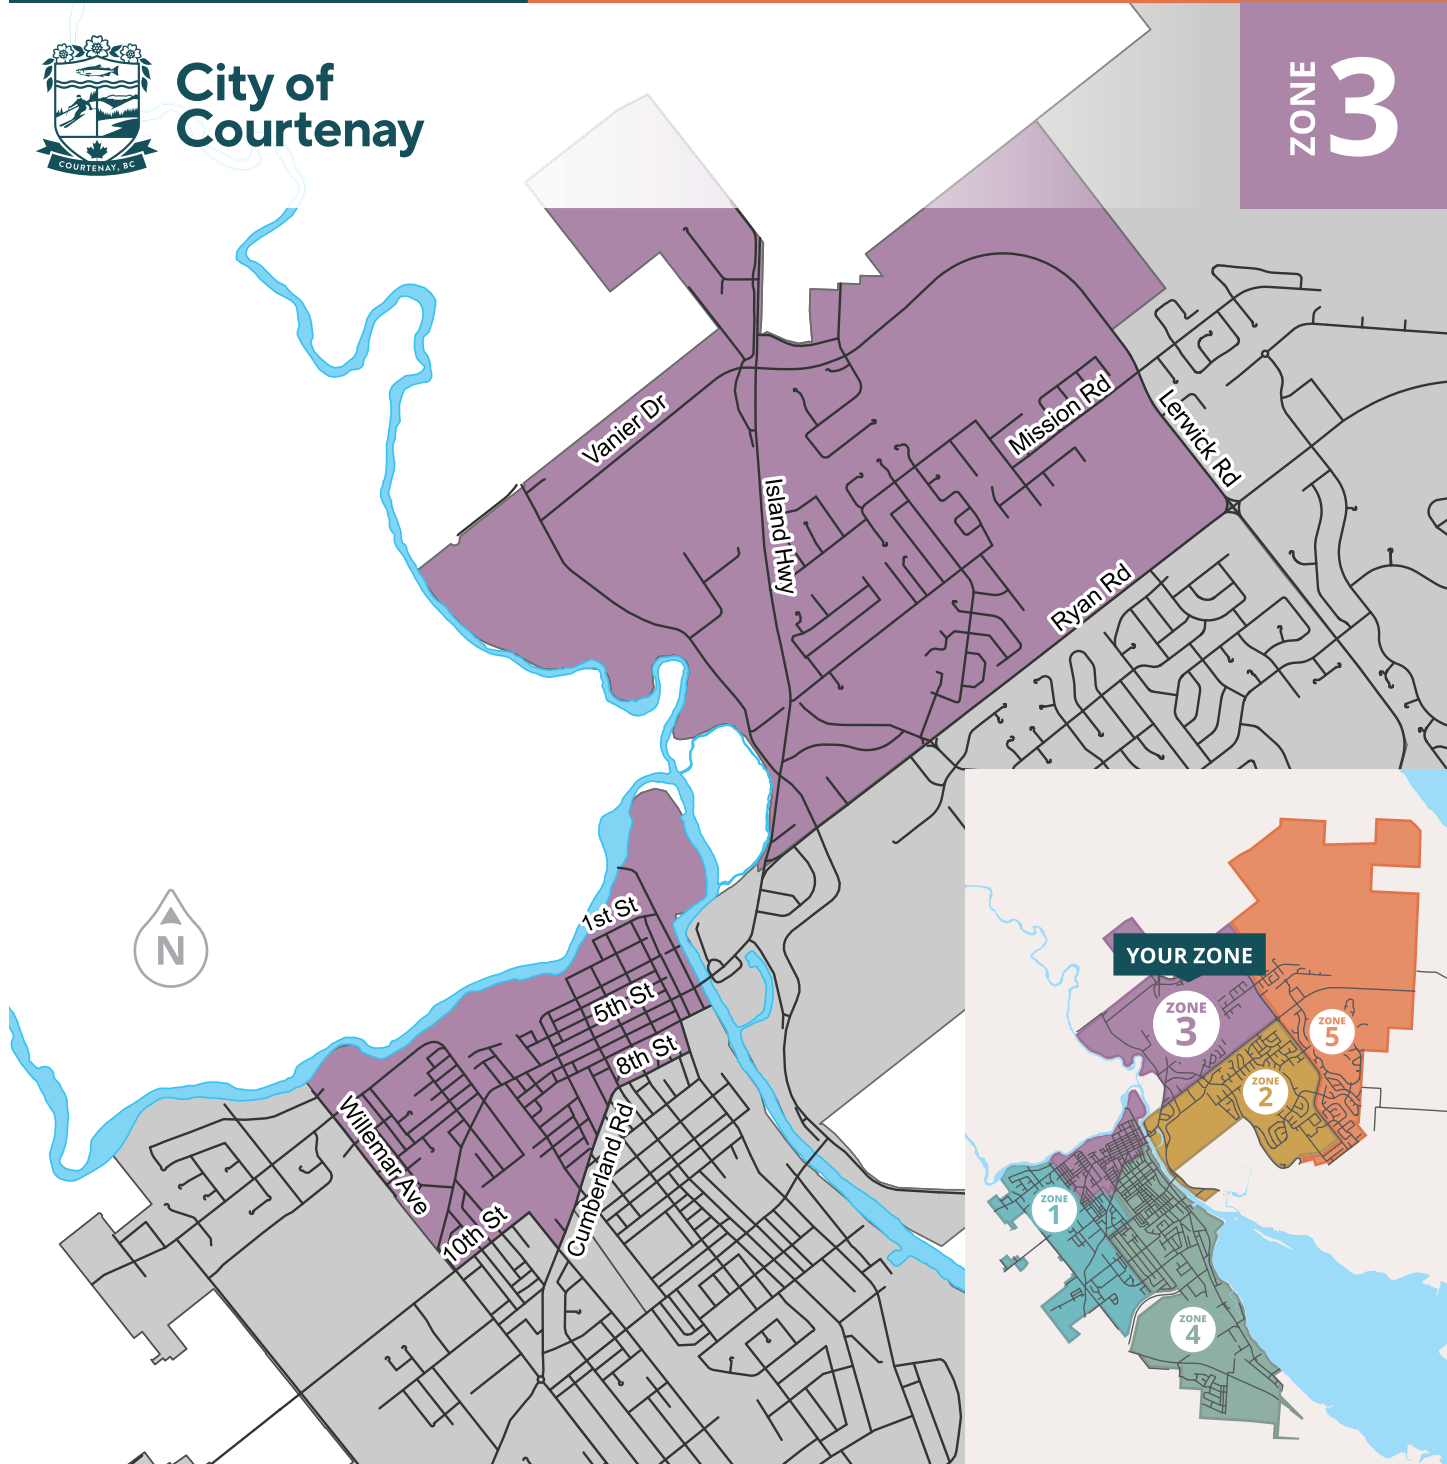

Your Collection Zone

Collection missed? Please call 250.338.1525

City of Courtenay

ZONE 3

Comox Valley Recycling Depots

Courtenay Return-it Depot

250.338.6013 • 493 Puntledge Road, Courtenay
Open Monday – Saturday • 9:00 a.m. – 5:00 p.m
Closed on statutory holidays. www.return-it.ca